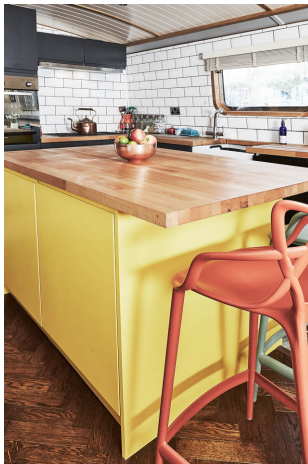

Location: H9045, Watford

Inside M25

Description: A wide beam live-a-board houseboat

Additional information

NB- permission would be needed to film on the Marina but it can be moved to other locations.